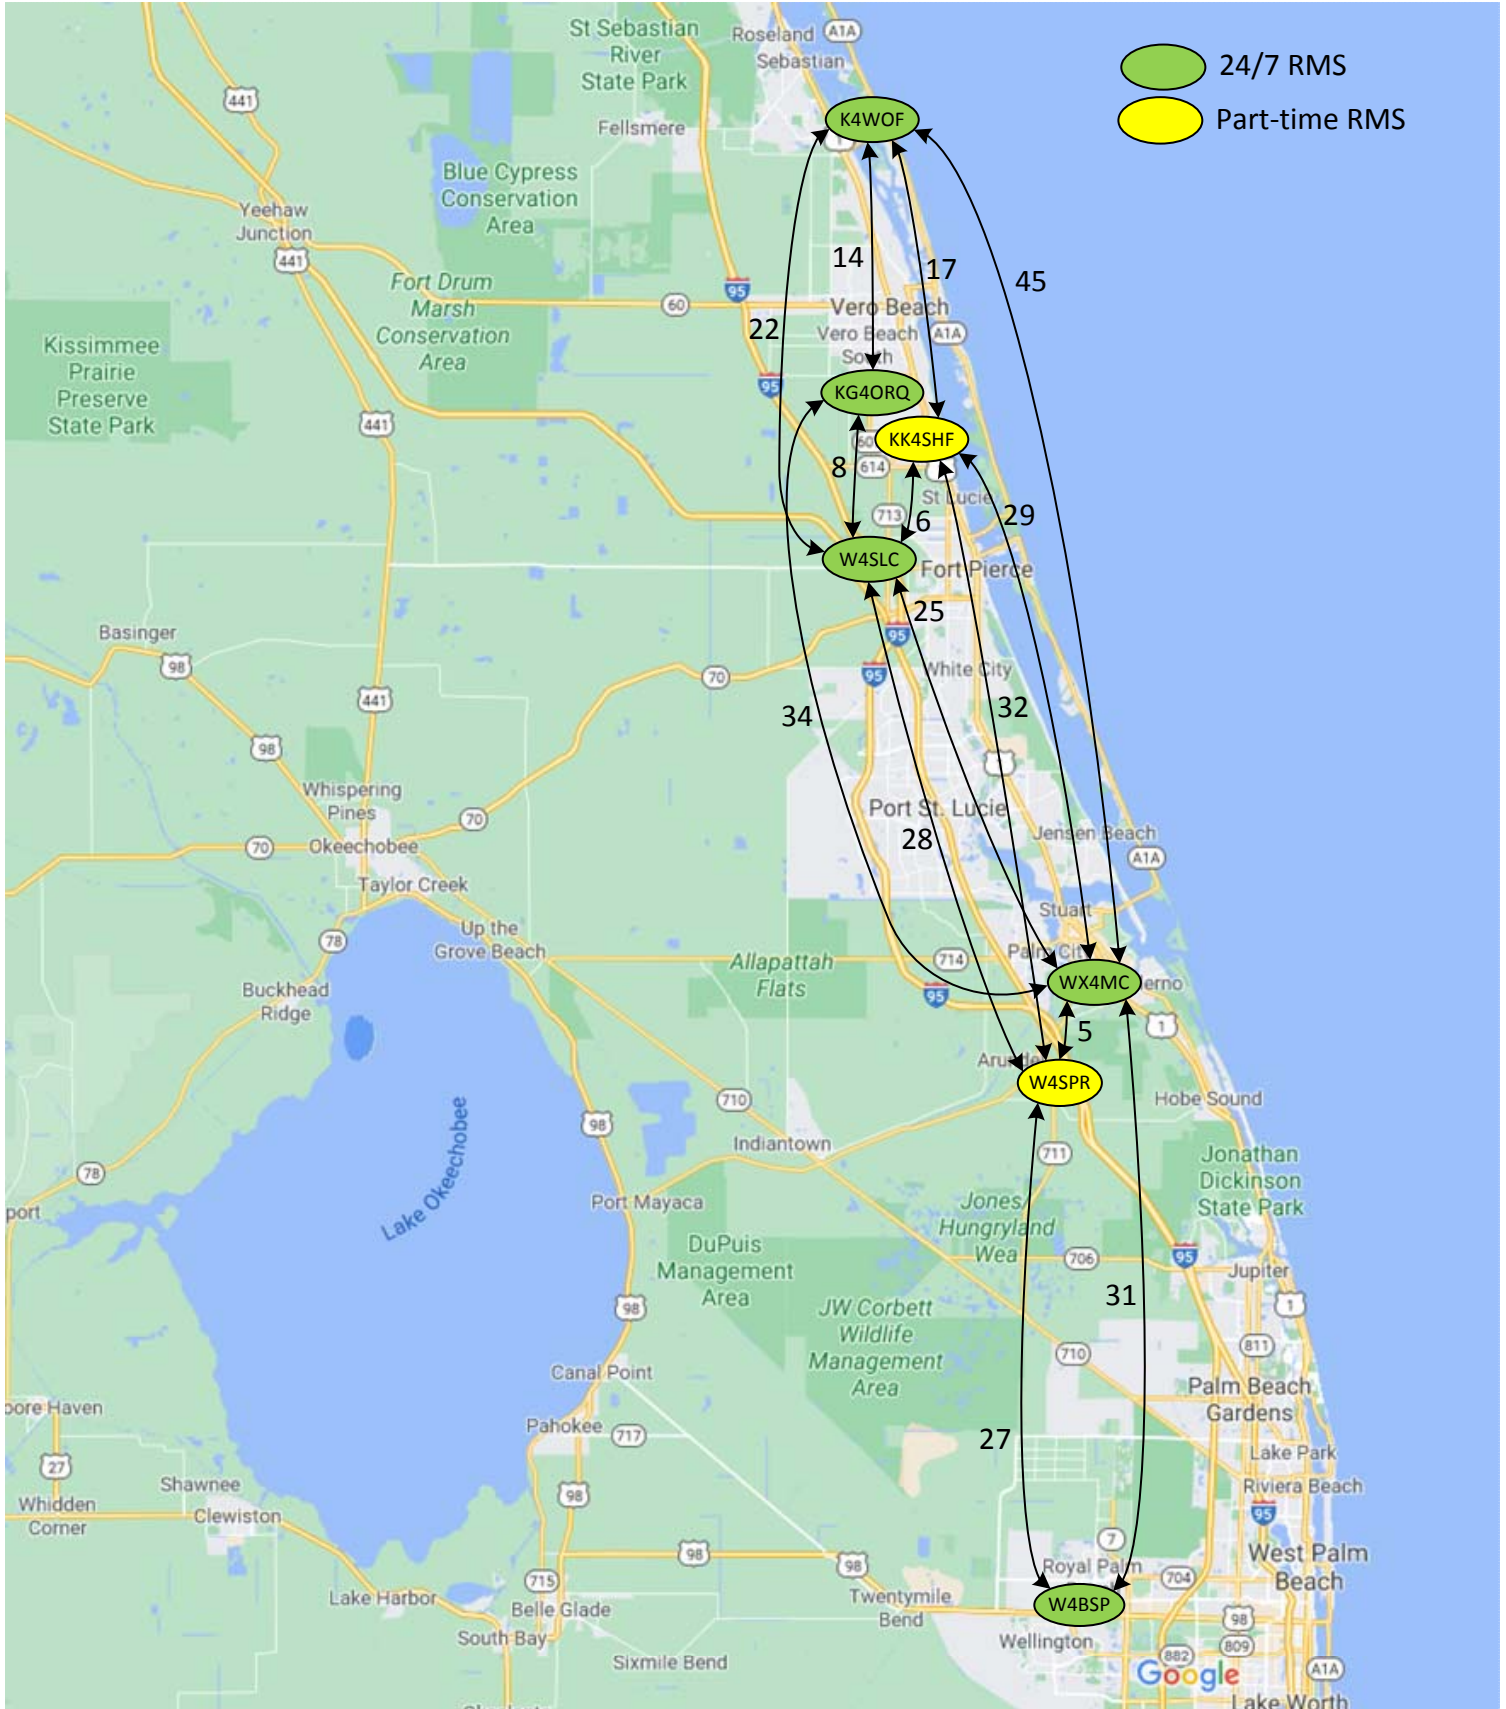

Winlink VARA-FM Experimental Network

VHF 145.000 MHz

As of 2020-December-08

Station to station distances are shown in statute miles, and indicate tested, reliable communication links with existing equipment, running VARA-FM v4.0.1.